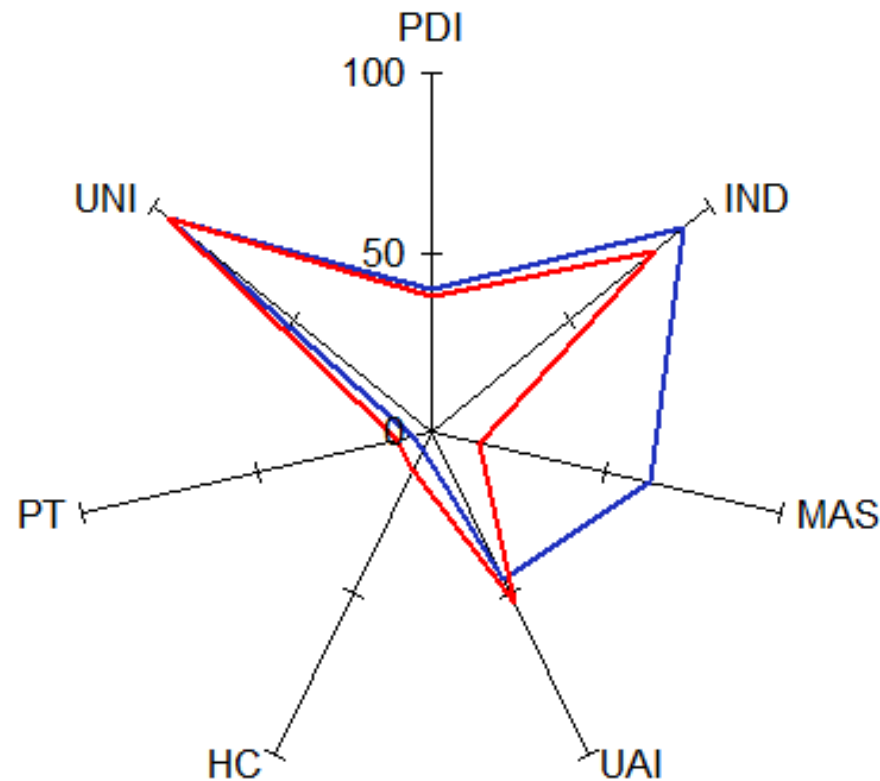

EXPAT IN HOLLAND

Talking the same language

National differences between
THE NETHERLANDS
& **THE USA**

©Alexandra Grol

 **The Netherlands**

 **USA**

- PDI - Power Distance Index
- IND - Individualism - Collectivism
- MAS - Masculinity - Femininity
- UAI - Uncertainty Avoidance Index
- HC - High Context - Low Context
- PT - Polychronic Time - Monochronic Time
- UNI - Universalism - Particularism

Based on workshop surveys and profiling