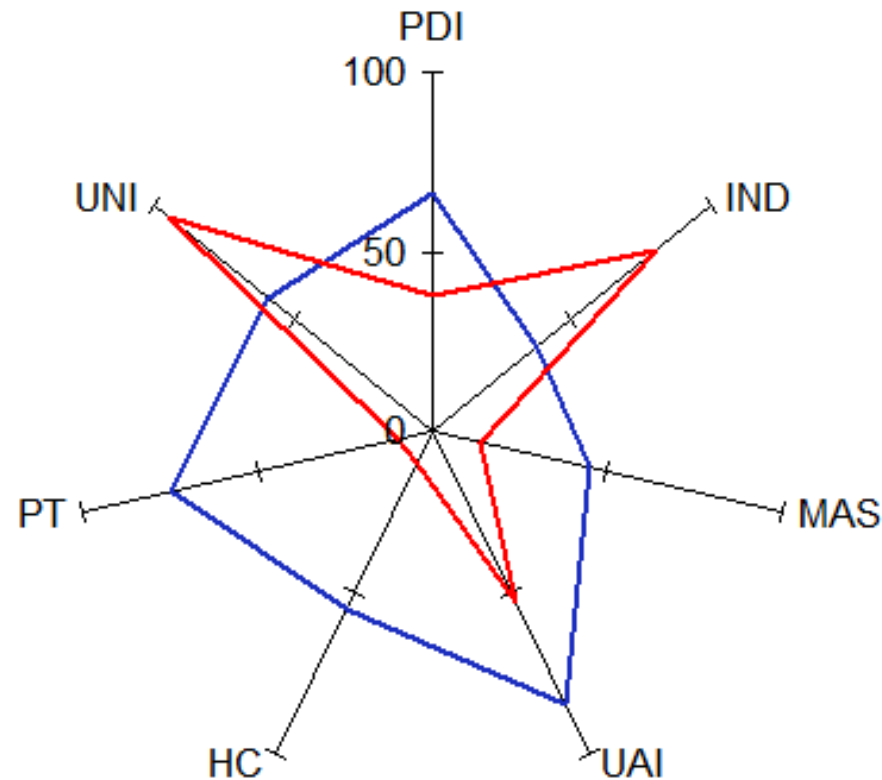

EXPAT IN HOLLAND

Talking the same language

National differences between
THE NETHERLANDS
& **TURKEY**

©Alexandra Grol

 **The Netherlands**

 **Turkey**

- PDI - Power Distance Index
- IND - Individualism - Collectivism
- MAS - Masculinity - Femininity
- UAI - Uncertainty Avoidance Index
- HC - High Context - Low Context
- PT - Polychronic Time - Monochronic Time
- UNI - Universalism - Particularism

Based on workshop surveys and profiling