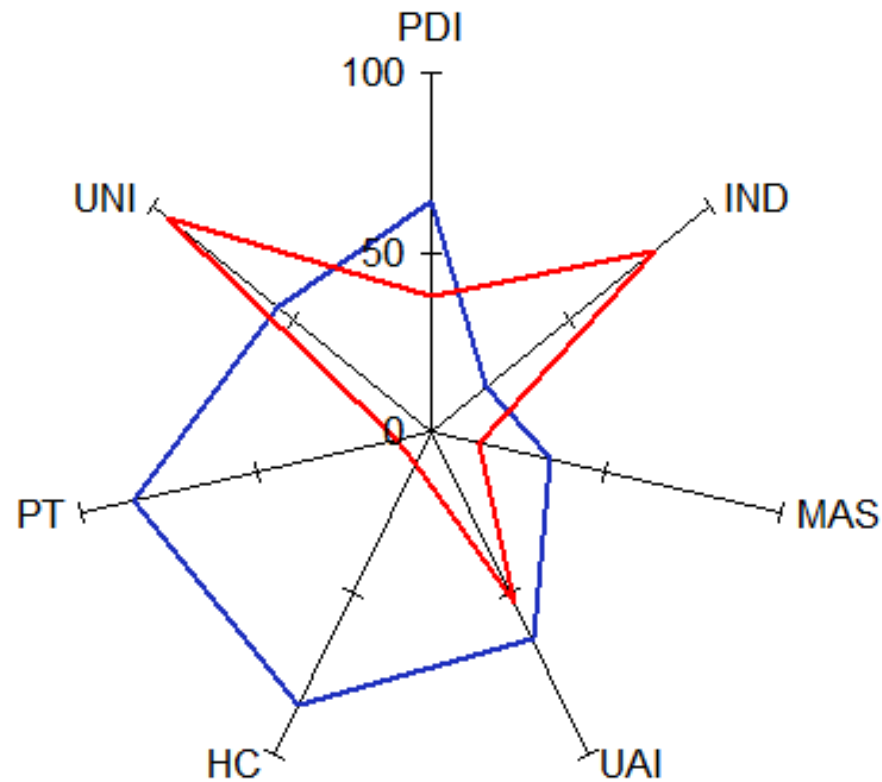

# EXPAT IN HOLLAND

Talking the same language

National differences between  
THE NETHERLANDS  
& THAILAND

©Alexandra Grol

 **The Netherlands**

 **Thailand**

- PDI - Power Distance Index
- IND - Individualism - Collectivism
- MAS - Masculinity - Femininity
- UAI - Uncertainty Avoidance Index
- HC - High Context - Low Context
- PT - Polychronic Time - Monochronic Time
- UNI - Universalism - Particularism

Based on workshop surveys and profiling