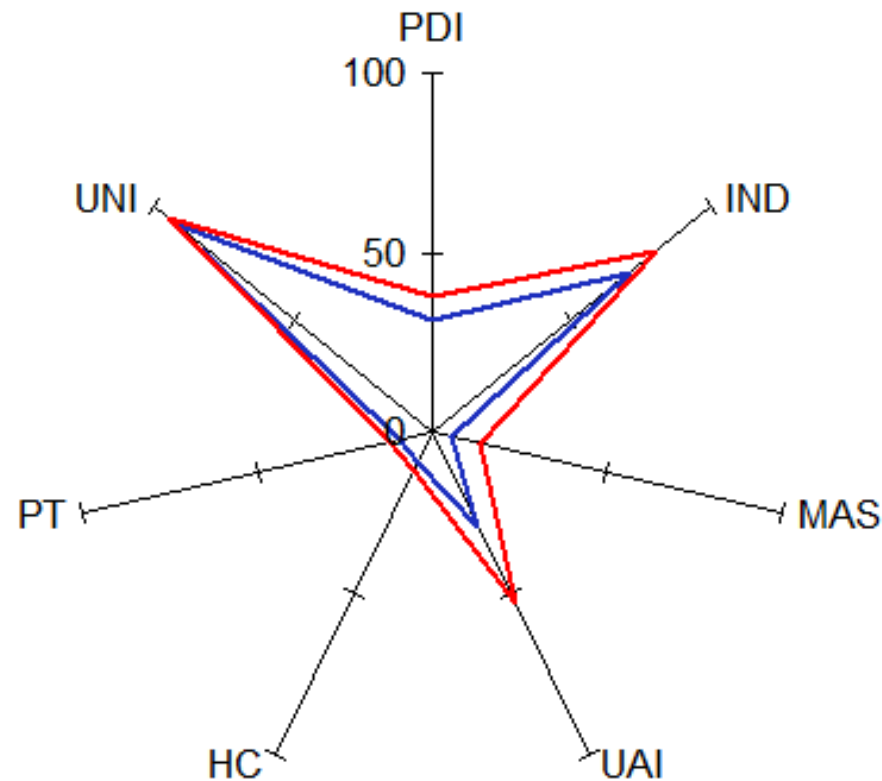

EXPAT IN HOLLAND

Talking the same language

National differences between
THE NETHERLANDS
& SWEDEN

©Alexandra Grol

 **The Netherlands**

 **Sweden**

- PDI - Power Distance Index
- IND - Individualism - Collectivism
- MAS - Masculinity - Femininity
- UAI - Uncertainty Avoidance Index
- HC - High Context - Low Context
- PT - Polychronic Time - Monochronic Time
- UNI - Universalism - Particularism

Based on workshop surveys and profiling