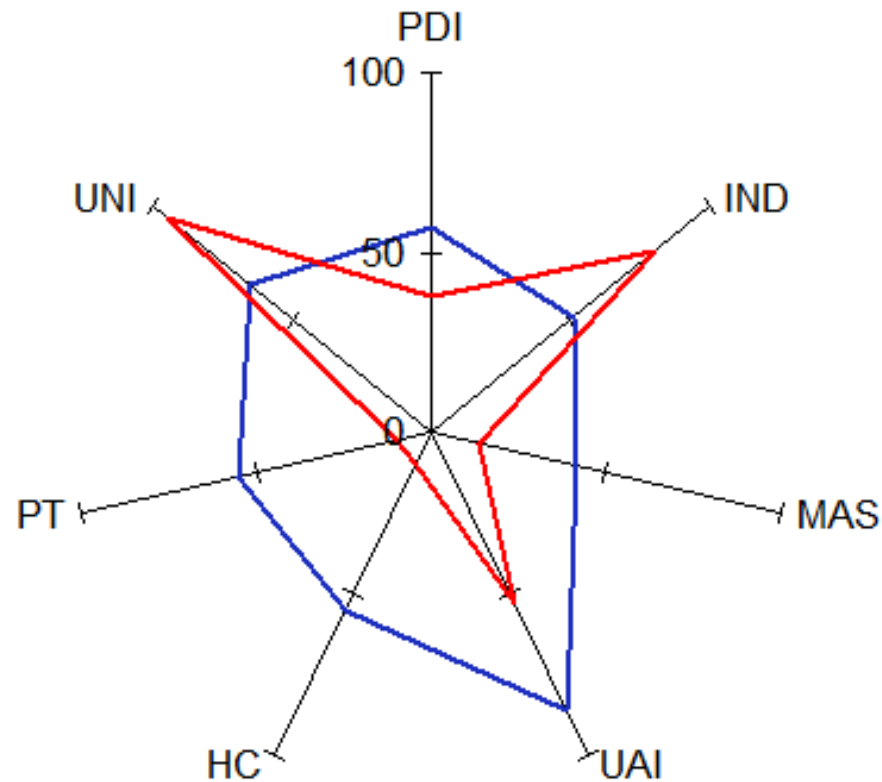

EXPAT IN HOLLAND

Talking the same language

National differences between
THE NETHERLANDS
& **SPAIN**

©Alexandra Grol

 **The Netherlands**

 **Spain**

- PDI - Power Distance Index
- IND - Individualism - Collectivism
- MAS - Masculinity - Femininity
- UAI - Uncertainty Avoidance Index
- HC - High Context - Low Context
- PT - Polychronic Time - Monochronic Time
- UNI - Universalism - Particularism

Based on workshop surveys and profiling