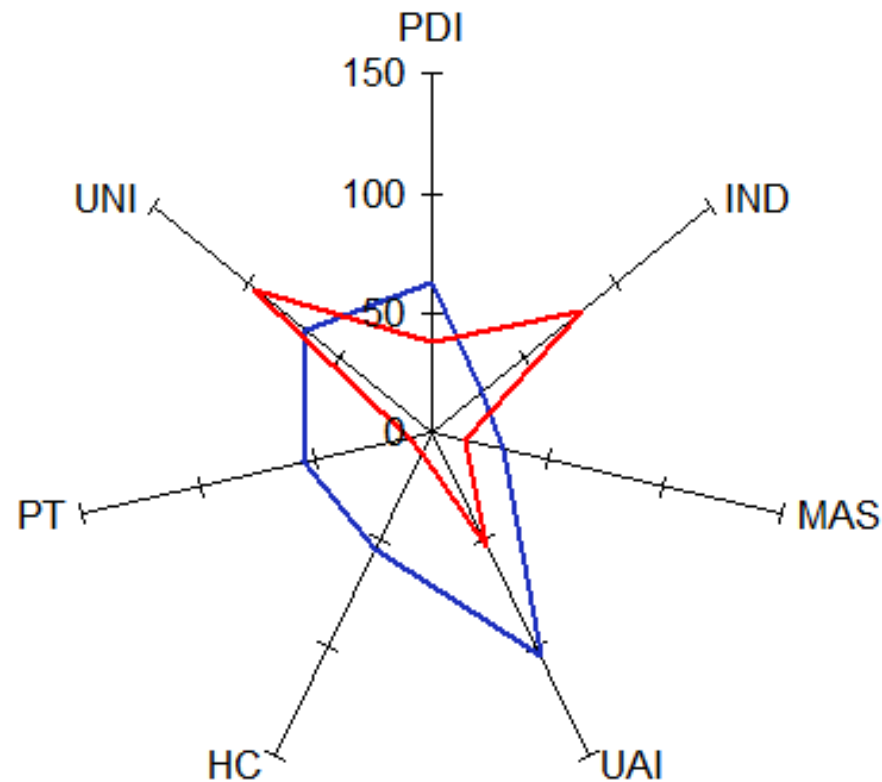

# EXPAT IN HOLLAND

Talking the same language

National differences between  
**THE NETHERLANDS**  
& **PORTUGAL**

©Alexandra Grol

 **The Netherlands**

 **Portugal**

- PDI - Power Distance Index
- IND - Individualism - Collectivism
- MAS - Masculinity - Femininity
- UAI - Uncertainty Avoidance Index
- HC - High Context - Low Context
- PT - Polychronic Time - Monochronic Time
- UNI - Universalism - Particularism

Based on workshop surveys and profiling