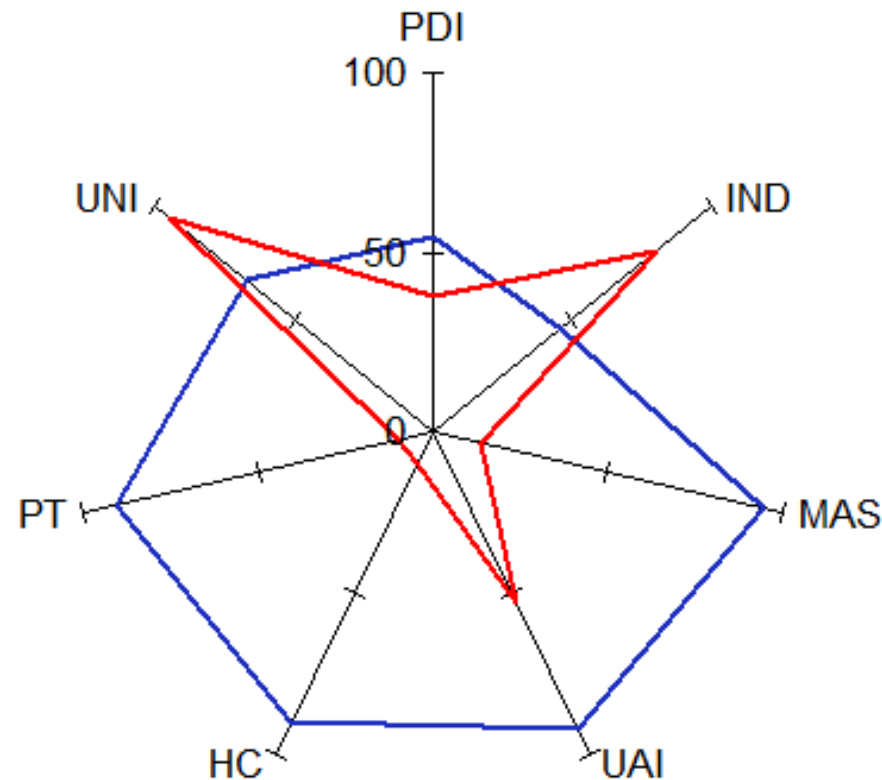

# EXPAT IN HOLLAND

Talking the same language

National differences between  
**THE NETHERLANDS**  
& **JAPAN**

©Alexandra Grol

 **The Netherlands**

 **Japan**

- PDI - Power Distance Index
- IND - Individualism - Collectivism
- MAS - Masculinity - Femininity
- UAI - Uncertainty Avoidance Index
- HC - High Context - Low Context
- PT - Polychronic Time - Monochronic Time
- UNI - Universalism - Particularism

*Based on workshop surveys and profiling*