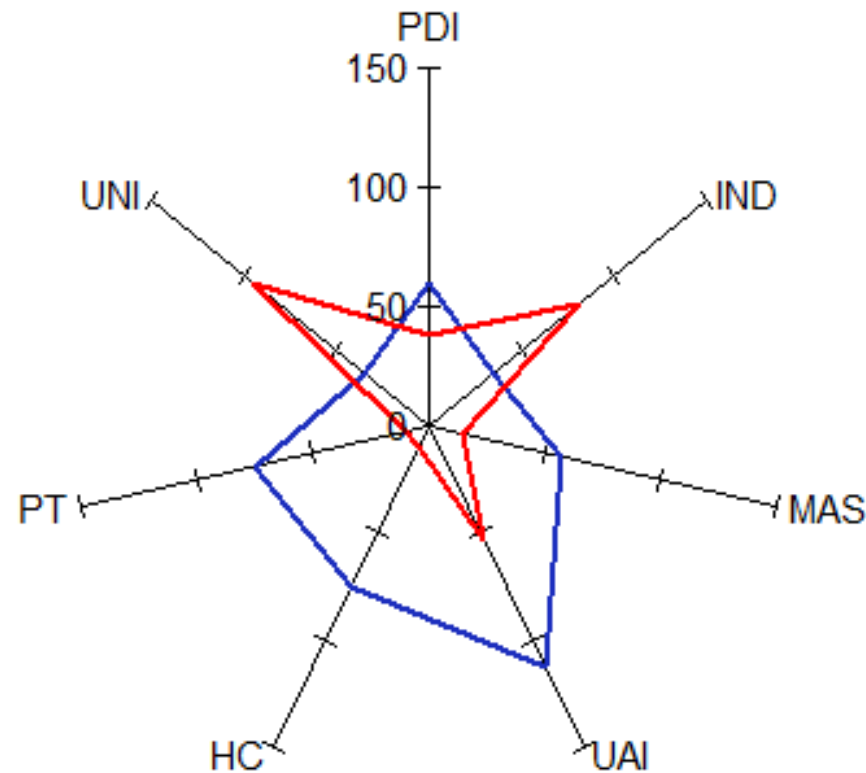

EXPAT IN HOLLAND

Talking the same language

National differences between
THE NETHERLANDS
& **GREECE**

©Alexandra Grol

 **The Netherlands**

 **Greece**

- PDI - Power Distance Index
- IND - Individualism - Collectivism
- MAS - Masculinity - Femininity
- UAI - Uncertainty Avoidance Index
- HC - High Context - Low Context
- PT - Polychronic Time - Monochronic Time
- UNI - Universalism - Particularism

Based on workshop surveys and profiling