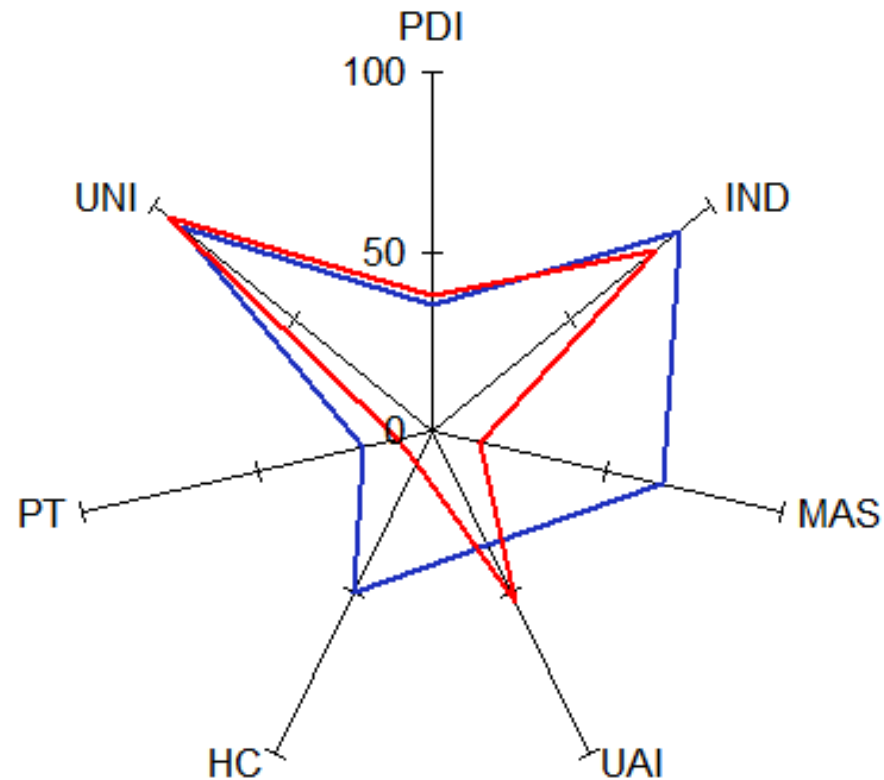

EXPAT IN HOLLAND

Talking the same language

National differences between
THE NETHERLANDS
& GREAT BRITAIN

©Alexandra Grol

 **The Netherlands**

 **Great Britain**

- PDI - Power Distance Index
- IND - Individualism - Collectivism
- MAS - Masculinity - Femininity
- UAI - Uncertainty Avoidance Index
- HC - High Context - Low Context
- PT - Polychronic Time - Monochronic Time
- UNI - Universalism - Particularism