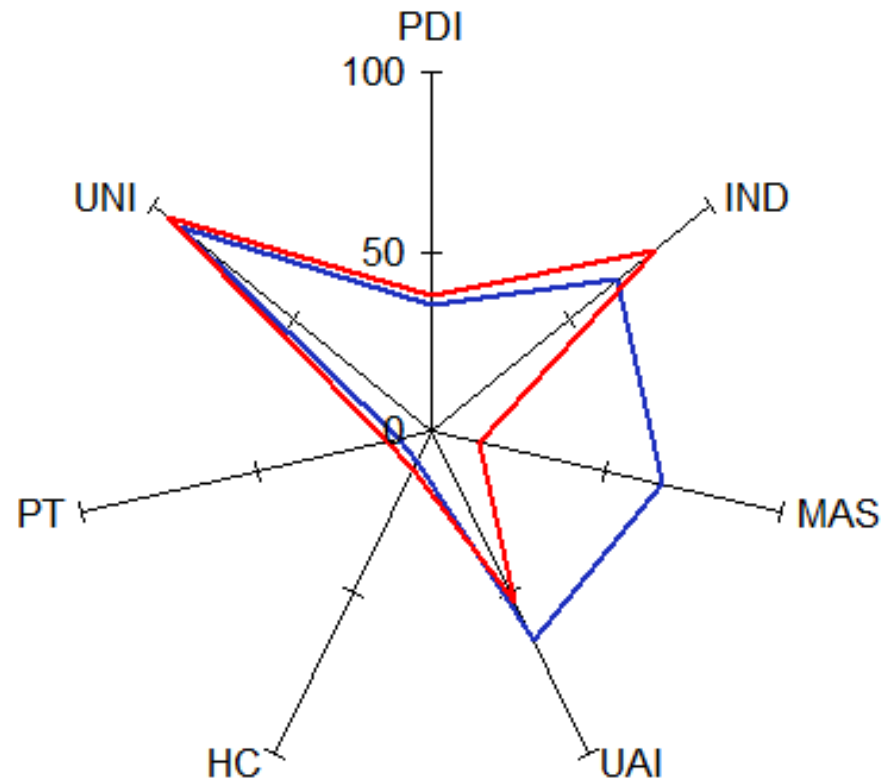

EXPAT IN HOLLAND

Talking the same language

National differences between
THE NETHERLANDS
& **GERMANY**

©Alexandra Grol

 **The Netherlands**

 **Germany**

- PDI - Power Distance Index
- IND - Individualism - Collectivism
- MAS - Masculinity - Femininity
- UAI - Uncertainty Avoidance Index
- HC - High Context - Low Context
- PT - Polychronic Time - Monochronic Time
- UNI - Universalism - Particularism

Based on workshop surveys and profiling