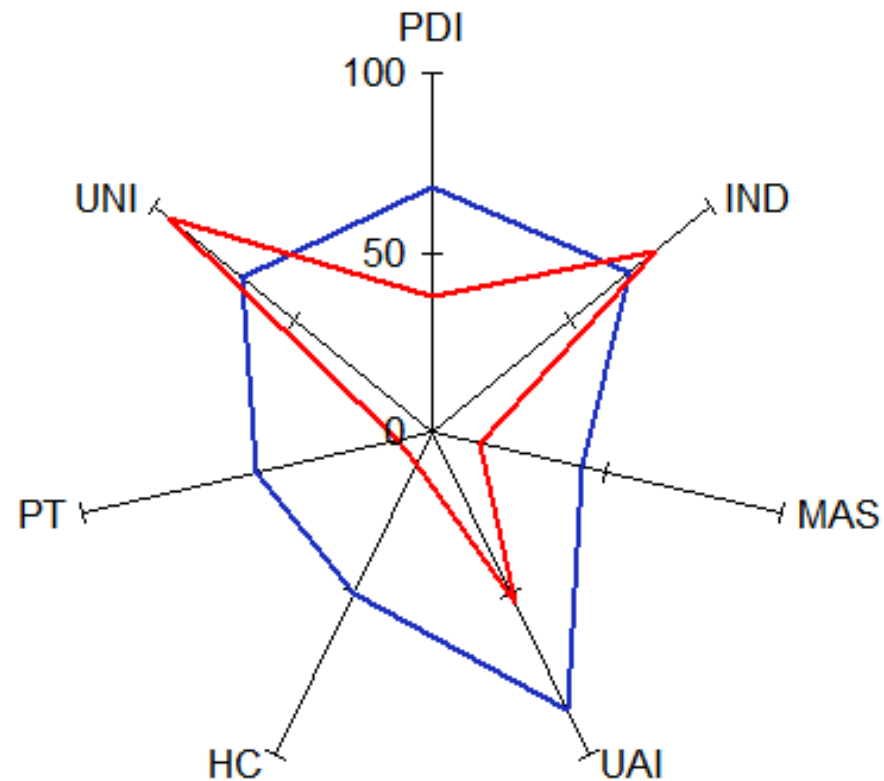

# EXPAT IN HOLLAND

Talking the same language

National differences between  
**THE NETHERLANDS**  
& **FRANCE**

©Alexandra Grol

 **The Netherlands**

 **France**

- PDI - Power Distance Index
- IND - Individualism - Collectivism
- MAS - Masculinity - Femininity
- UAI - Uncertainty Avoidance Index
- HC - High Context - Low Context
- PT - Polychronic Time - Monochronic Time
- UNI - Universalism - Particularism

Based on workshop surveys and profiling