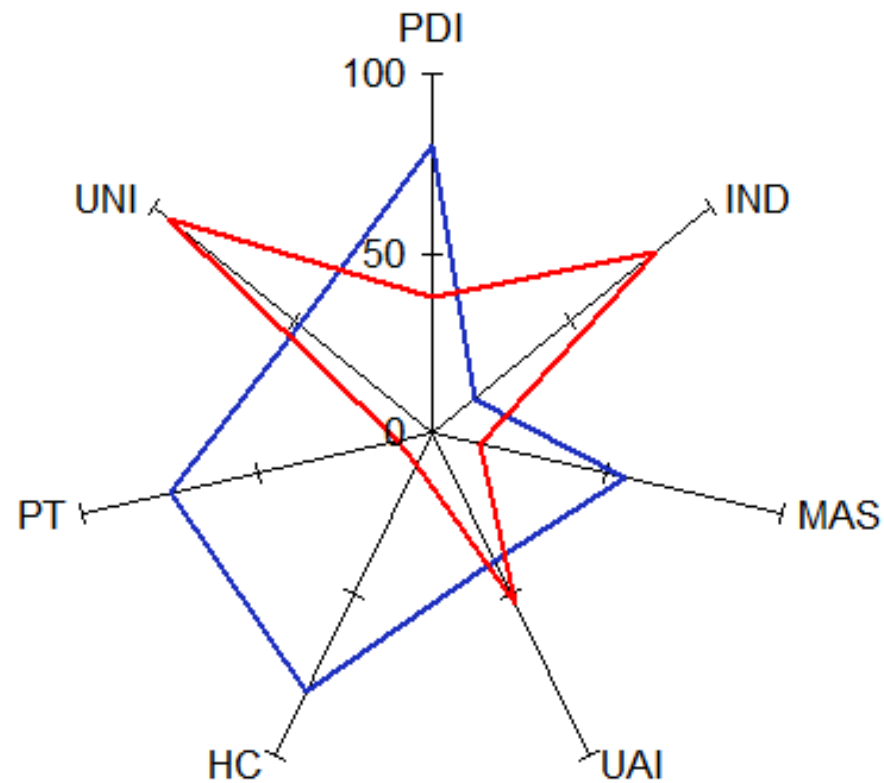

EXPAT IN HOLLAND

Talking the same language

National differences between
THE NETHERLANDS
& **CHINA**

©Alexandra Grol

 **The Netherlands**

 **China**

- PDI - Power Distance Index
- IND - Individualism - Collectivism
- MAS - Masculinity - Femininity
- UAI - Uncertainty Avoidance Index
- HC - High Context - Low Context
- PT - Polychronic Time - Monochronic Time
- UNI - Universalism - Particularism

Based on workshop surveys and profiling