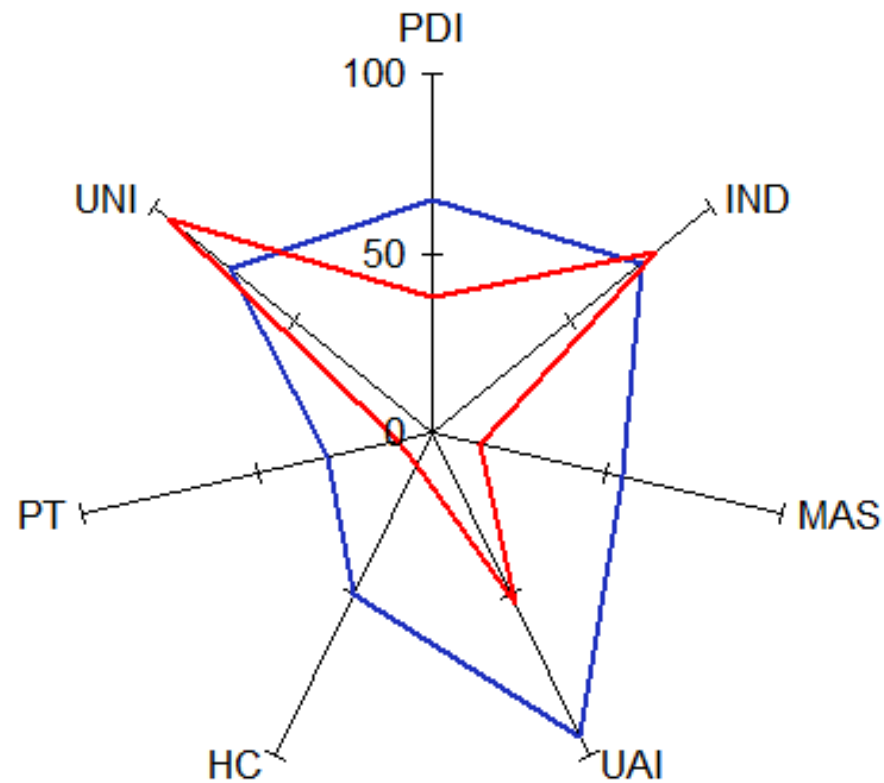

EXPAT IN HOLLAND

Talking the same language

National differences between
THE NETHERLANDS
& **BELGIUM**

©Alexandra Grol

 **The Netherlands**

 **Belgium**

- PDI - Power Distance Index
- IND - Individualism - Collectivism
- MAS - Masculinity - Femininity
- UAI - Uncertainty Avoidance Index
- HC - High Context - Low Context
- PT - Polychronic Time - Monochronic Time
- UNI - Universalism - Particularism

Based on workshop surveys and profiling